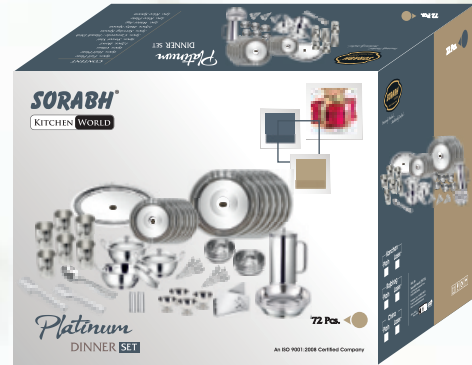

Platinum

DINNER Set)
Silver Touch & Laser

Size : 57 Pcs.

Size	Rate/Set. (Plain)	Rate/Set. (Laser)
57 Pcs.	5780/-	6580/-

57
pcs.

• 26g Full Plates 12"	6 Pcs.	• Halwa Plate 6"	6 Pcs.
• 26g Half Plate 9"	6 Pcs.	• German Dish Donga(10", 11", 12")	3 Pcs.
• Baby Spoon	12 Pcs.	• Dong Spoon	3 Pcs.
• Vinod Bowl	12 Pcs.	• Water Jug	1 Pc.
• Glass	6 Pcs.	• Rice Plate with Spoon	2 Pc.