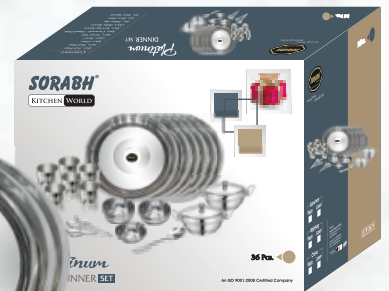

Platinum

16Pcs. DINNER Set (26g)
Silver Touch & Laser

16
pcs.

Size	Rate/Set. (Plain)	Rate/Set. (Laser)
16 Pcs.	1123/-	1186/-

- 26g Full Plates 12" 2 Pcs.
- 26g Half Plates 9" 2 Pcs.
- Glass 2 Pcs.
- Baby Spoon 2 Pcs.
- German Dish Donga 1 Pcs.
- Serving Spoon 1 Pcs.
- Halwa Plate 6" 2 Pcs.
- Vinod Bowl 4 Pcs.