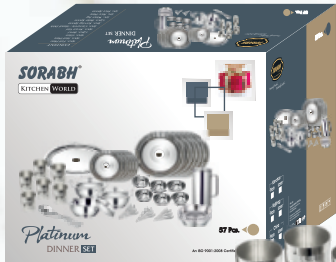

Platinum

36Pcs. DINNER Set (26g)
Silver Touch & Laser

36
pcs.