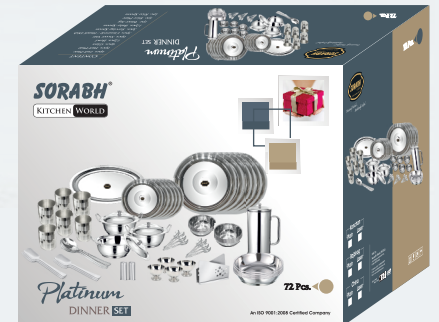

DINNER SET (26G)

Silver Touch & Laser

MRP :
₹ 5780/- Plain/ST
₹ 6580/- Laser

- 26g Full Plates 12" **6 Pcs.**
- 26g Half Plate 9" **6 Pcs.**
- Baby Spoon **12 Pcs.**
- Vinod Bowl **12 Pcs.**
- Glass **6 Pcs.**
- Halwa Plate 6" **6 Pcs.**
- German Dish Donga **3 Pcs.**
- (10", 11", 12")
- Donga Spoon **3 Pcs.**
- Water Jug **1 Pc.**
- Rice Plate with Spoon **2 Pc.**

Saurabh Steels (INDIA)

+91-11-42473351, 49032880, 27372351 +91 88823 88873

✉ saurabhsteel@yahoo.com | 🌐 www.saurabhsteel.com | 📘 facebook.com/saurabhsteelindia