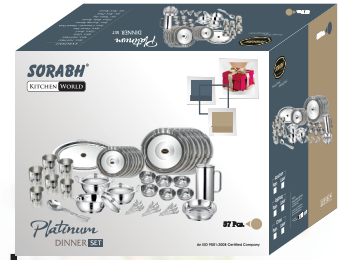

Platinum

36
pcs.

DINNER SET (26G)

Silver Touch & Laser

MRP :
₹ 3980/- Plain/ST
₹ 4380/- Laser

- 26g Full Plates 12" **6 Pcs.**
- Vinod Bowl **12 Pcs.**
- Glass **6 Pcs.**
- Baby Spoon **6 Pcs.**
- German Dish Donga **3 Pcs.**
- (10", 11", 12")
- Donga Spoon **3 Pcs.**

Platinum

57
pcs.